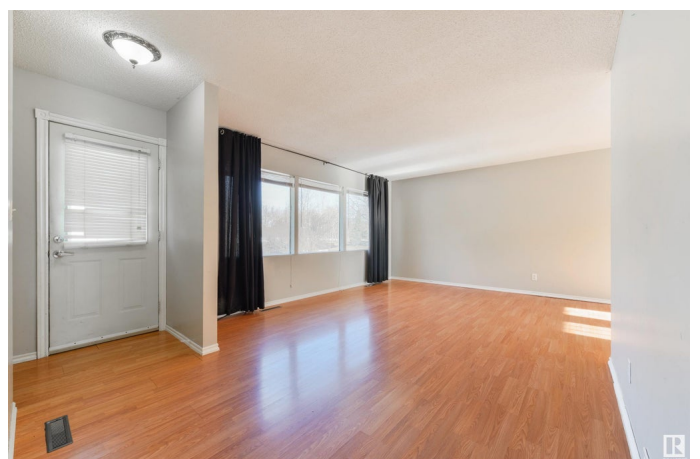

$375,000 - 25 52508 Rge Road 21, Rural Parkland County

MLS® #E4430316

$375,000

3 Bedroom, 1.00 Bathroom, 1,115 sqft
Rural on 1.17 Acres

Heatherlea, Rural Parkland County, AB

Not too big, not too small, this acreage is just right! Backing onto ENVIRONMENTAL RESERVE, this bungalow features laminate flooring, a large living room, great kitchen with picture window overlooking the yard, spacious dining room with garden doors leading out to the 2-tiered deck, 3 bedrooms, 1 bathroom, and a partially-finished WALK-OUT basement with 9â€™™ ceilings! Whether you have big dreams of renovating this home to make it your own, building a garage/shop, or leaving it just the way it is, this property is beautifully treed and only a short drive to Spruce Grove & Stony Plain.

Built in 1970

Essential Information

MLS® #	E4430316
Price	$375,000
Bedrooms	3
Bathrooms	1.00
Full Baths	1
Square Footage	1,115
Acres	1.17
Year Built	1970
Type	Rural
Sub-Type	Detached Single Family